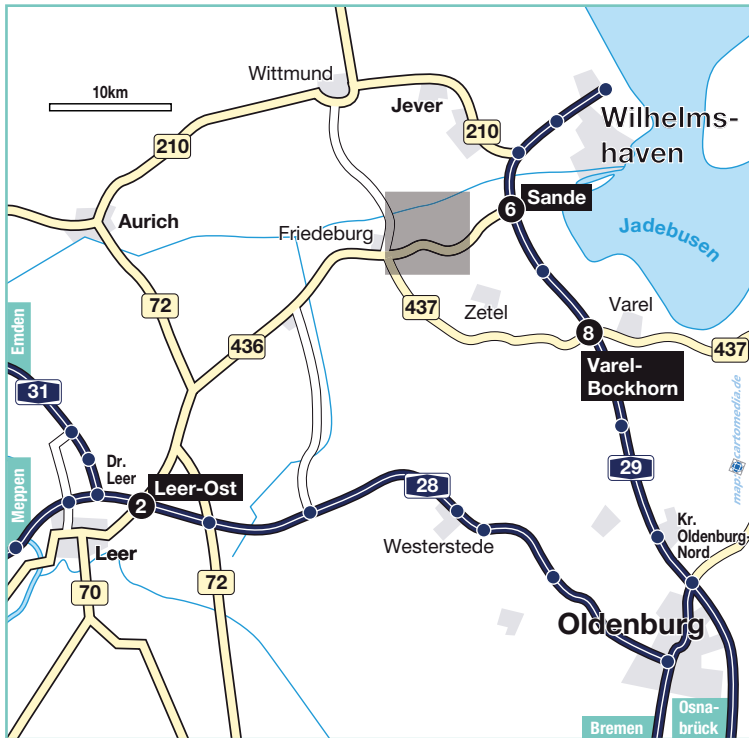

STORAG ETZEL

Energy Storage Solutions

OVERVIEW